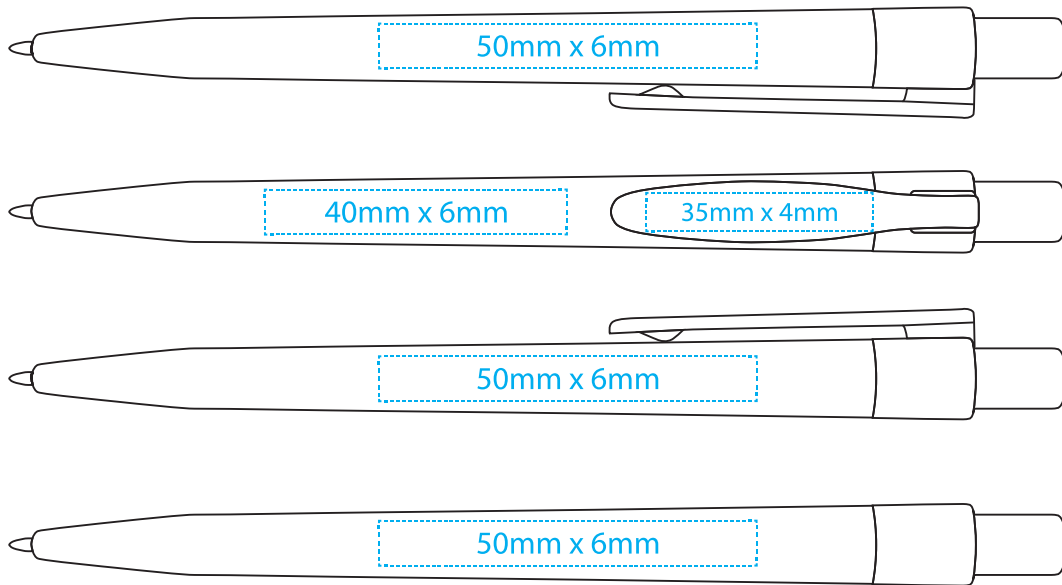

AP2090

Pad printing

Silk screen printing